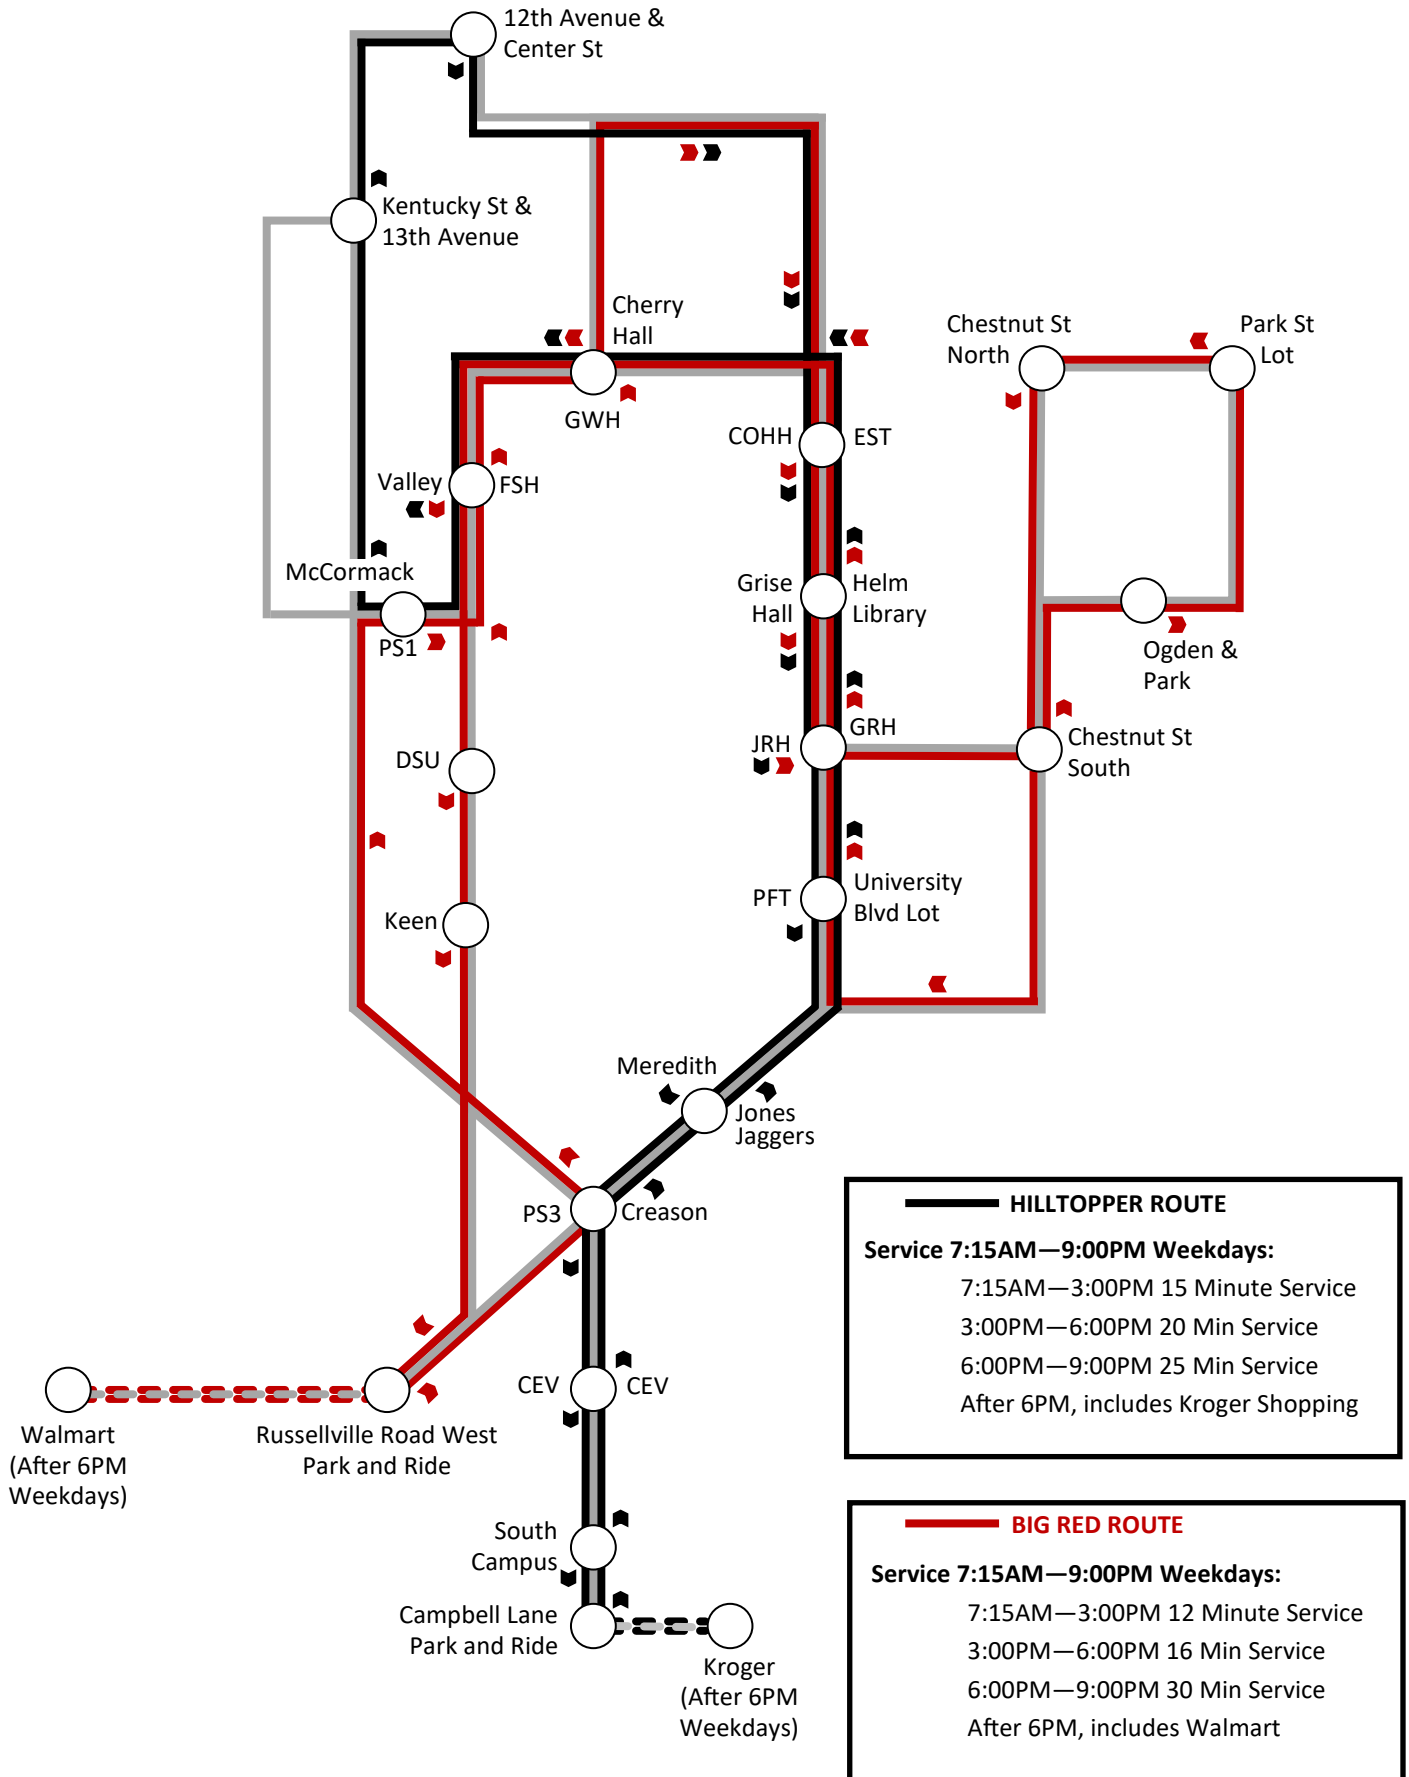

TOPPER TRANSIT WEEKDAY ROUTES

Fall 2019

HILLTOPPER ROUTE

Service 7:15AM—9:00PM Weekdays:

- 7:15AM—3:00PM 15 Minute Service
- 3:00PM—6:00PM 20 Min Service
- 6:00PM—9:00PM 25 Min Service
- After 6PM, includes Kroger Shopping

BIG RED ROUTE

Service 7:15AM—9:00PM Weekdays:

- 7:15AM—3:00PM 12 Minute Service
- 3:00PM—6:00PM 16 Min Service
- 6:00PM—9:00PM 30 Min Service
- After 6PM, includes Walmart