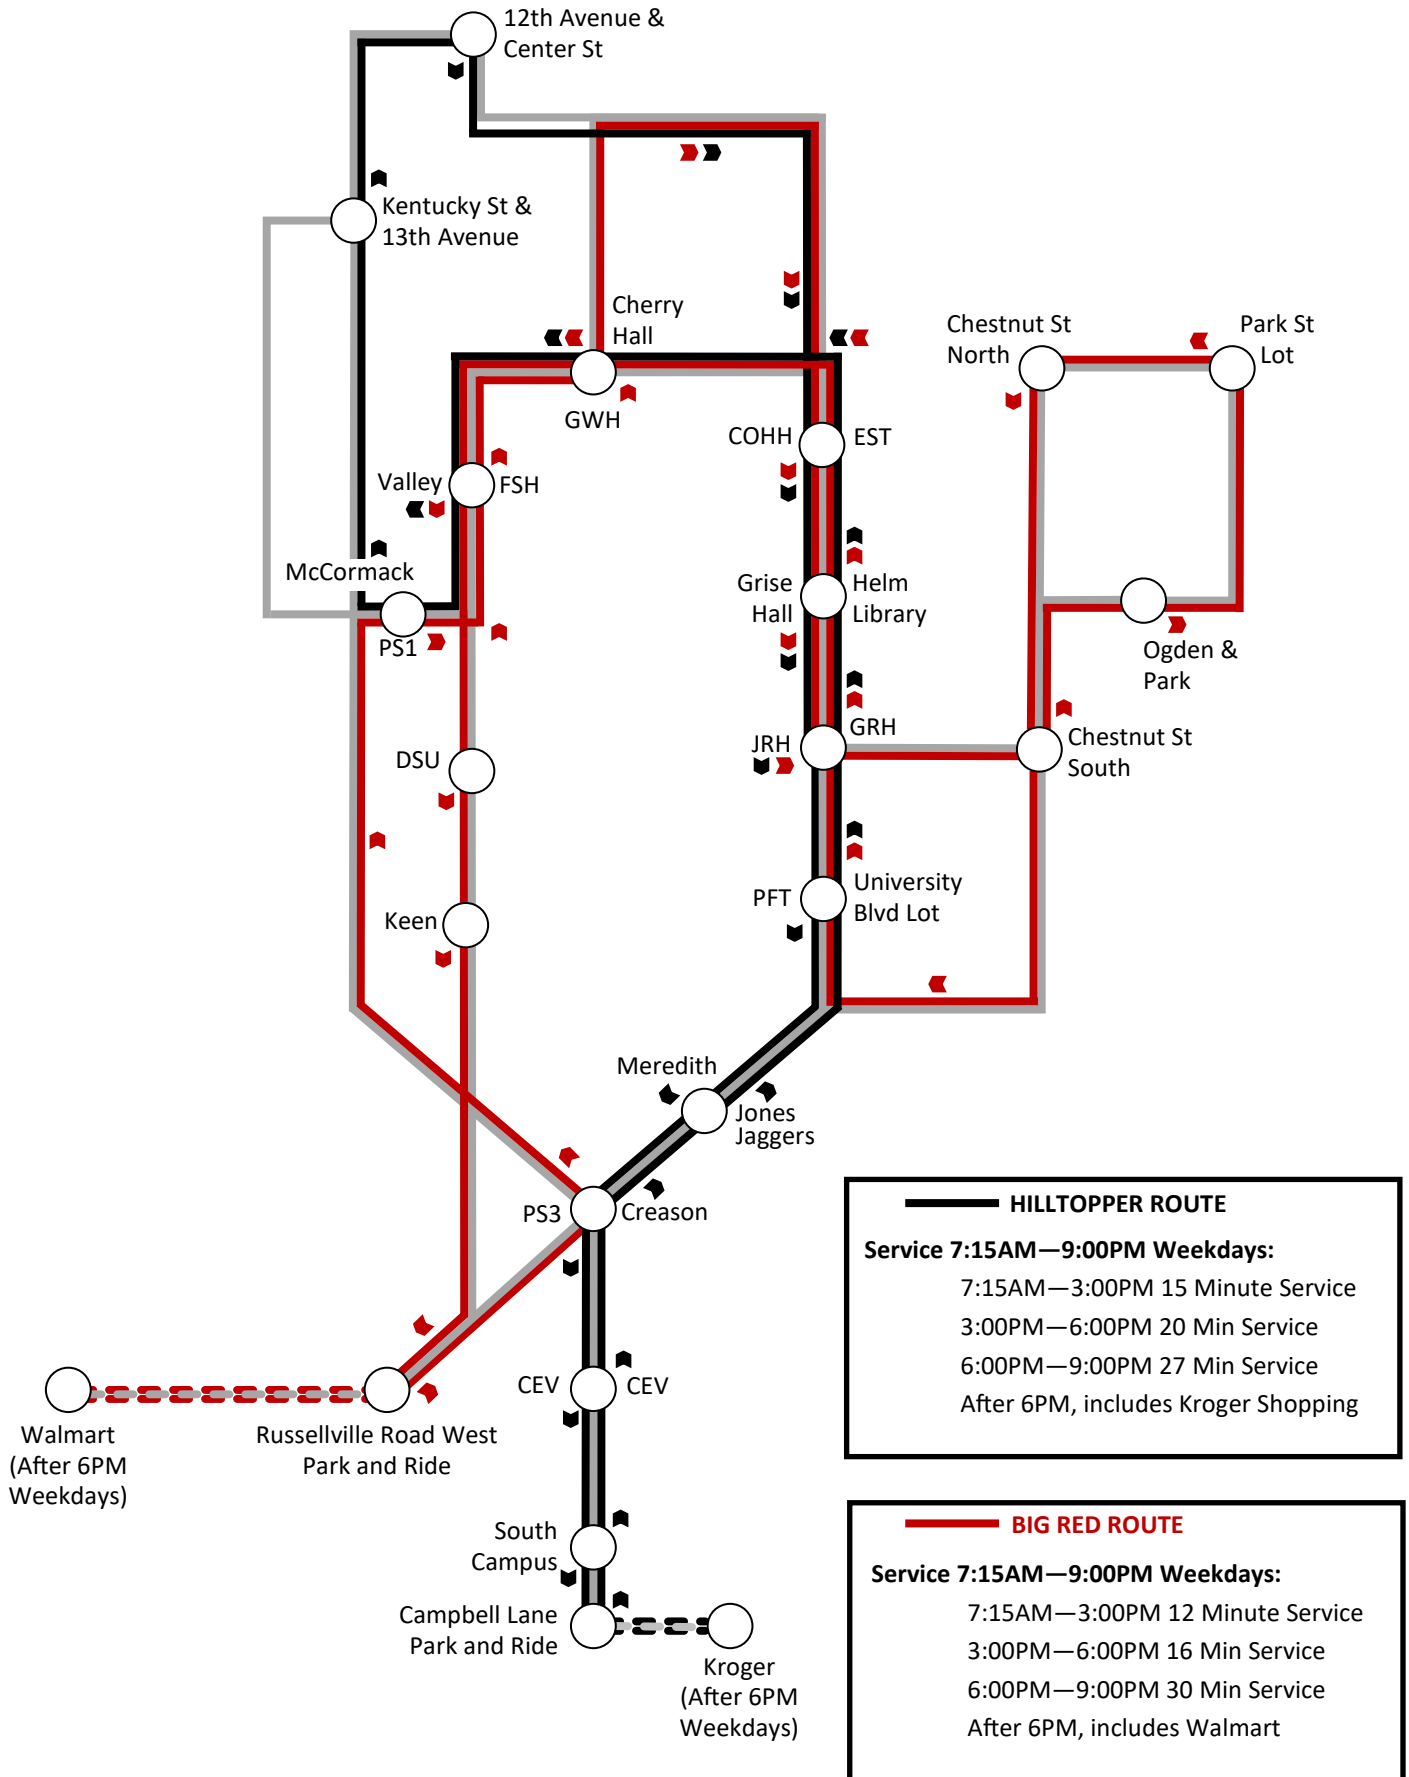

TOPPER TRANSIT WEEKDAY ROUTES

Fall 2019

HILLTOPPER ROUTE

Service 7:15AM—9:00PM Weekdays:
 7:15AM—3:00PM 15 Minute Service
 3:00PM—6:00PM 20 Min Service
 6:00PM—9:00PM 27 Min Service
 After 6PM, includes Kroger Shopping

BIG RED ROUTE

Service 7:15AM—9:00PM Weekdays:
 7:15AM—3:00PM 12 Minute Service
 3:00PM—6:00PM 16 Min Service
 6:00PM—9:00PM 30 Min Service
 After 6PM, includes Walmart