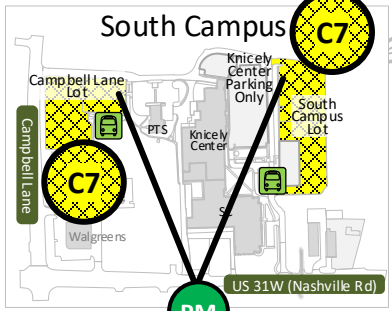

# 2019-2020 Commuter Parking Map

Note: Map has colored details. Please Print in Color.

NOTE: After 2:00, all Commuter Permits will be honored in C1 and C4.  
After 4:30PM, all Commuter Permits are honored in all lots except Housing.

- Gated**
- AC** Alumni Square Garage (6AM – 9PM) Valid in ASG and OZ zones.
  - AS** Alumni Square Garage (24 hr access)
- Premium Parking**
- C1** Parking Structure 2
  - C2** Chestnut Street North

- Non-Premium Parking**
- C3** Kentucky Street Lot
  - C4** Park Street Lot
  - C5** Parking Structure 3
- Park and Ride Lots**
- C6** Russellville Road Lot
  - C7** South Campus and Campbell Lane Lot

- Paid Parking**
- P** Public Parking \$2/hour
  - PM** Park Mobile Permit Pay for parking reservation by date/location.
- Other**
- OZ** Overflow Zones For Main Campus Permits
  - Construction** (hatched area)
  - Transit Stops** (bus icon)