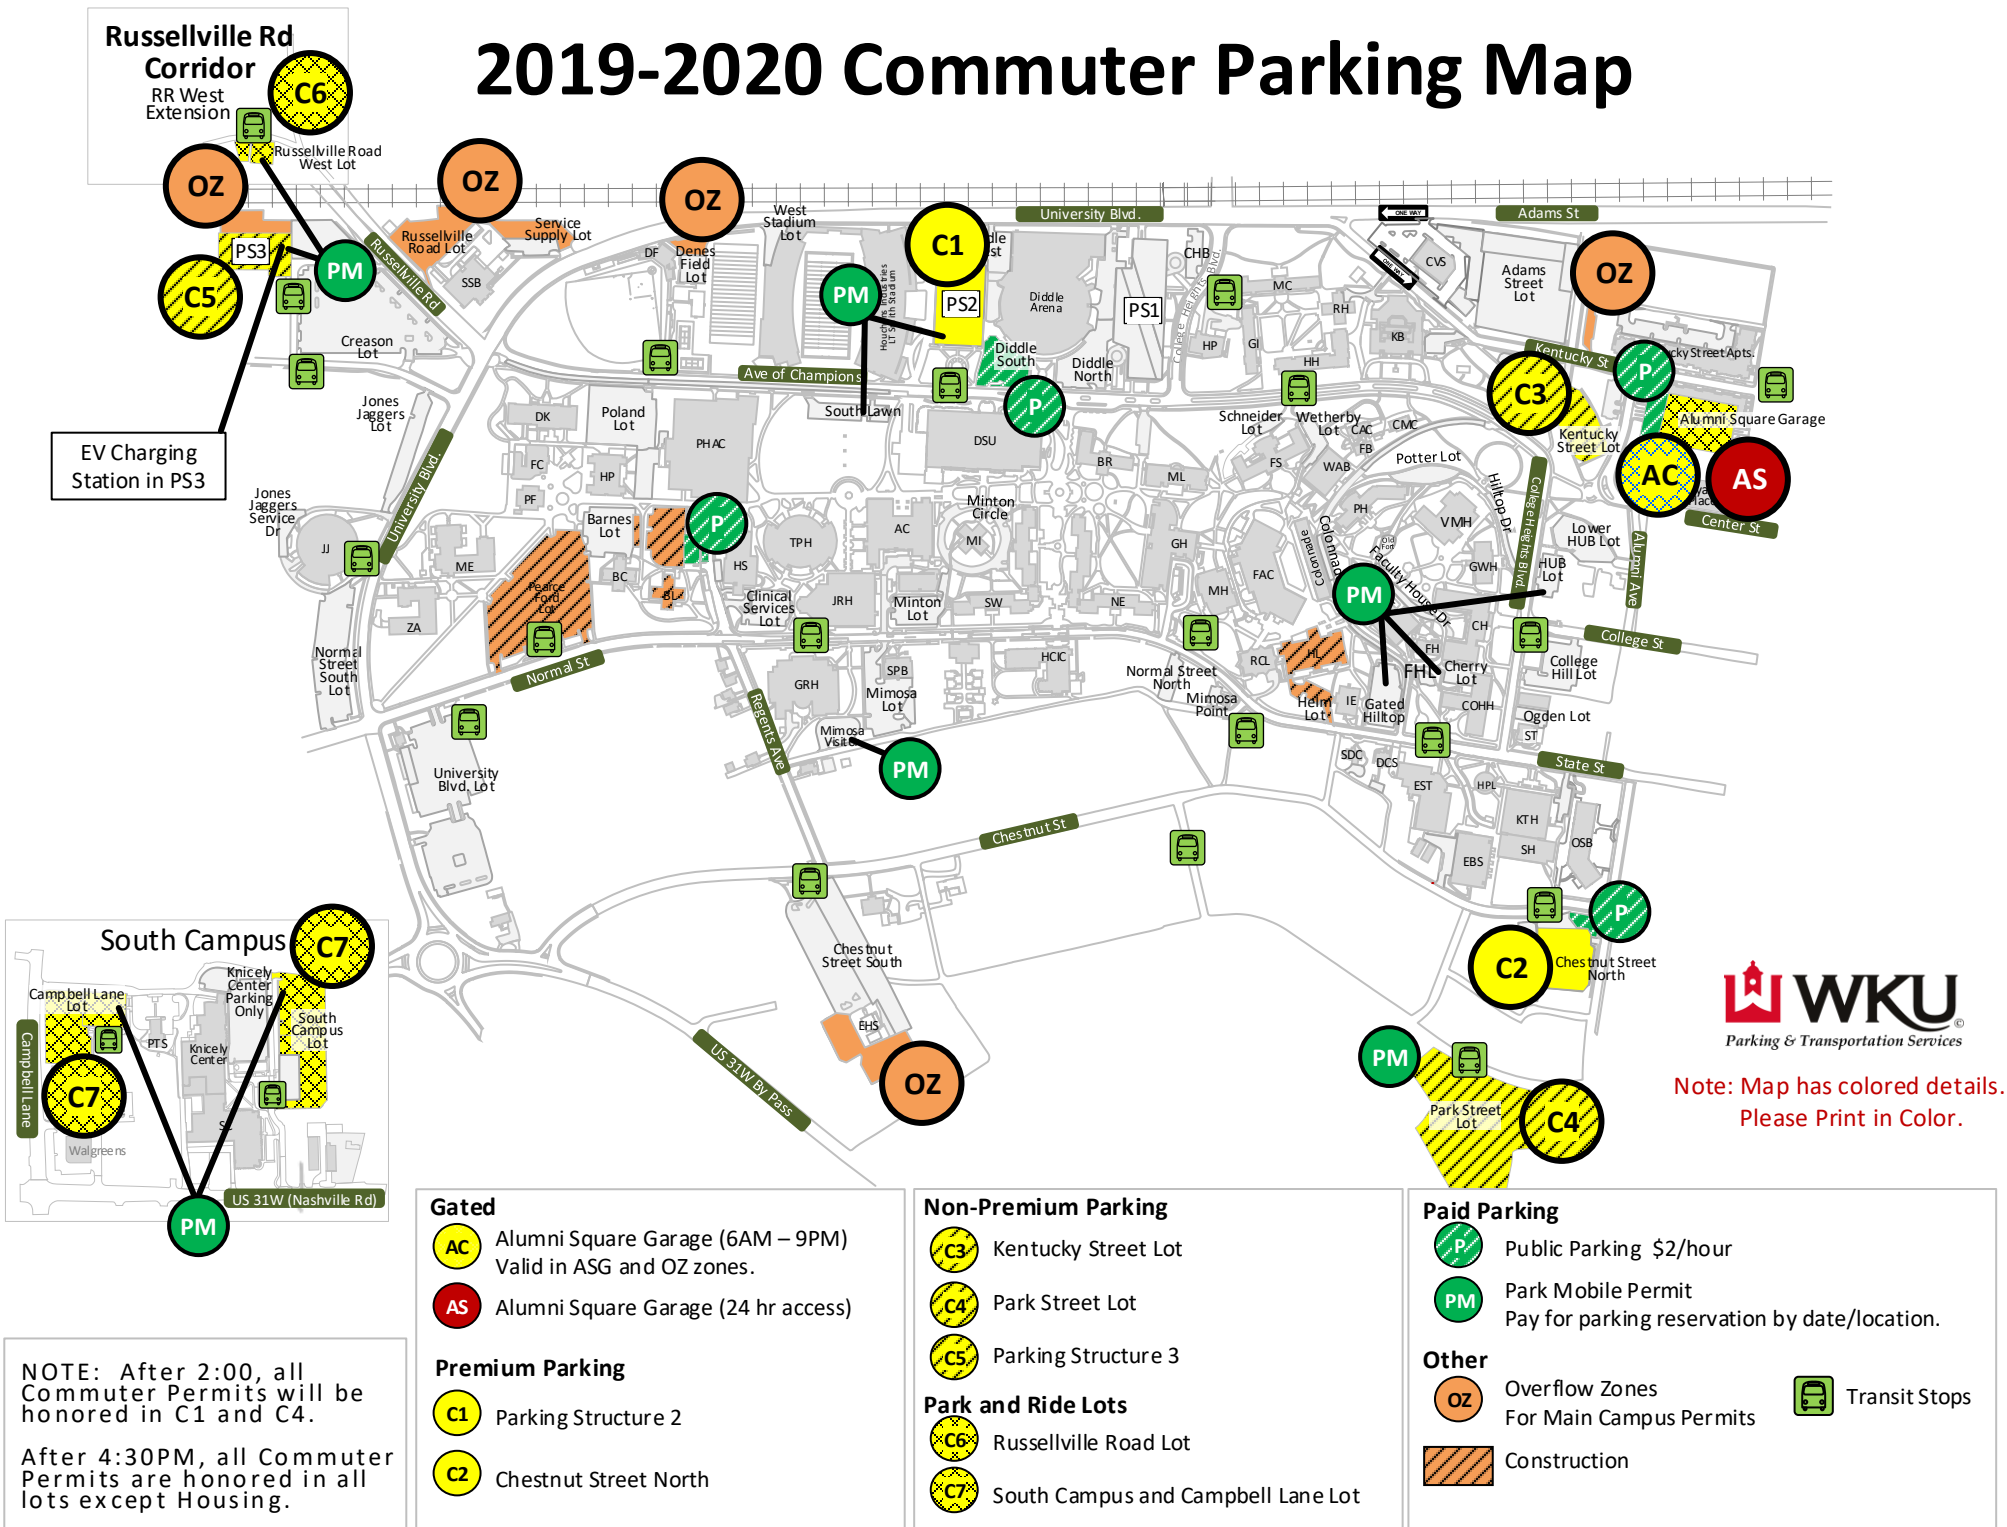

# 2019-2020 Commuter Parking Map

Note: Map has colored details. Please Print in Color.

NOTE: After 2:00, all Commuter Permits will be honored in C1 and C4.  
After 4:30PM, all Commuter Permits are honored in all lots except Housing.

- Gated**
- AC** Alumni Square Garage (6AM – 9PM) Valid in ASG and OZ zones.
  - AS** Alumni Square Garage (24 hr access)
- Premium Parking**
- C1** Parking Structure 2
  - C2** Chestnut Street North

- Non-Premium Parking**
- C3** Kentucky Street Lot
  - C4** Park Street Lot
  - C5** Parking Structure 3
- Park and Ride Lots**
- C6** Russellville Road Lot
  - C7** South Campus and Campbell Lane Lot

- Paid Parking**
- P** Public Parking \$2/hour
  - PM** Park Mobile Permit Pay for parking reservation by date/location.
- Other**
- OZ** Overflow Zones For Main Campus Permits
  - Construction** (hatched area)
  - Transit Stops** (bus icon)