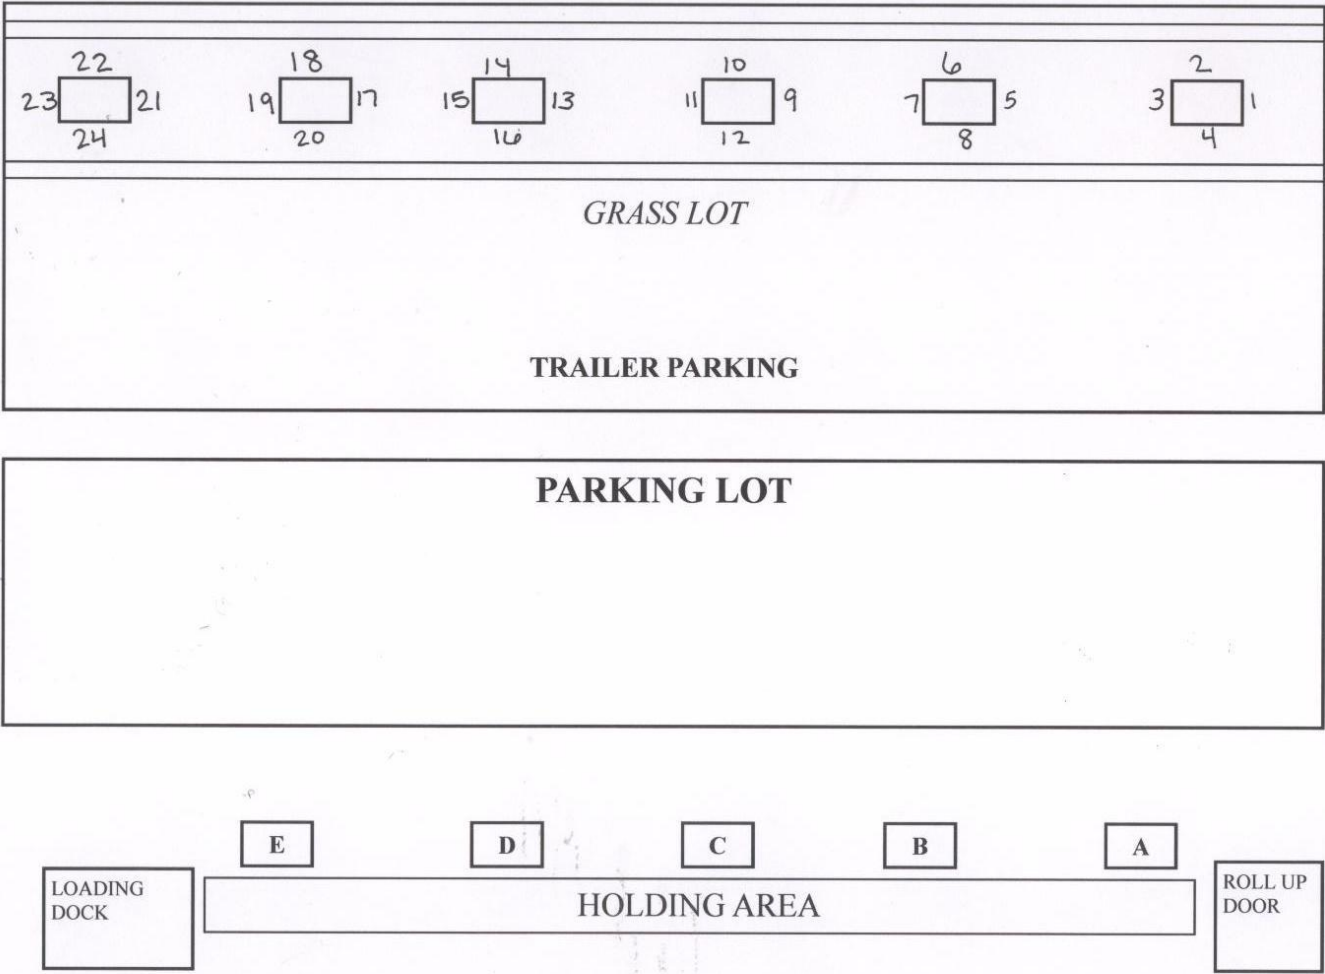

# Camper Hookups

\*not to scale

Each hookup has water and electric (120 & 240 volts). There is not a dump station at the Ag Expo Center.