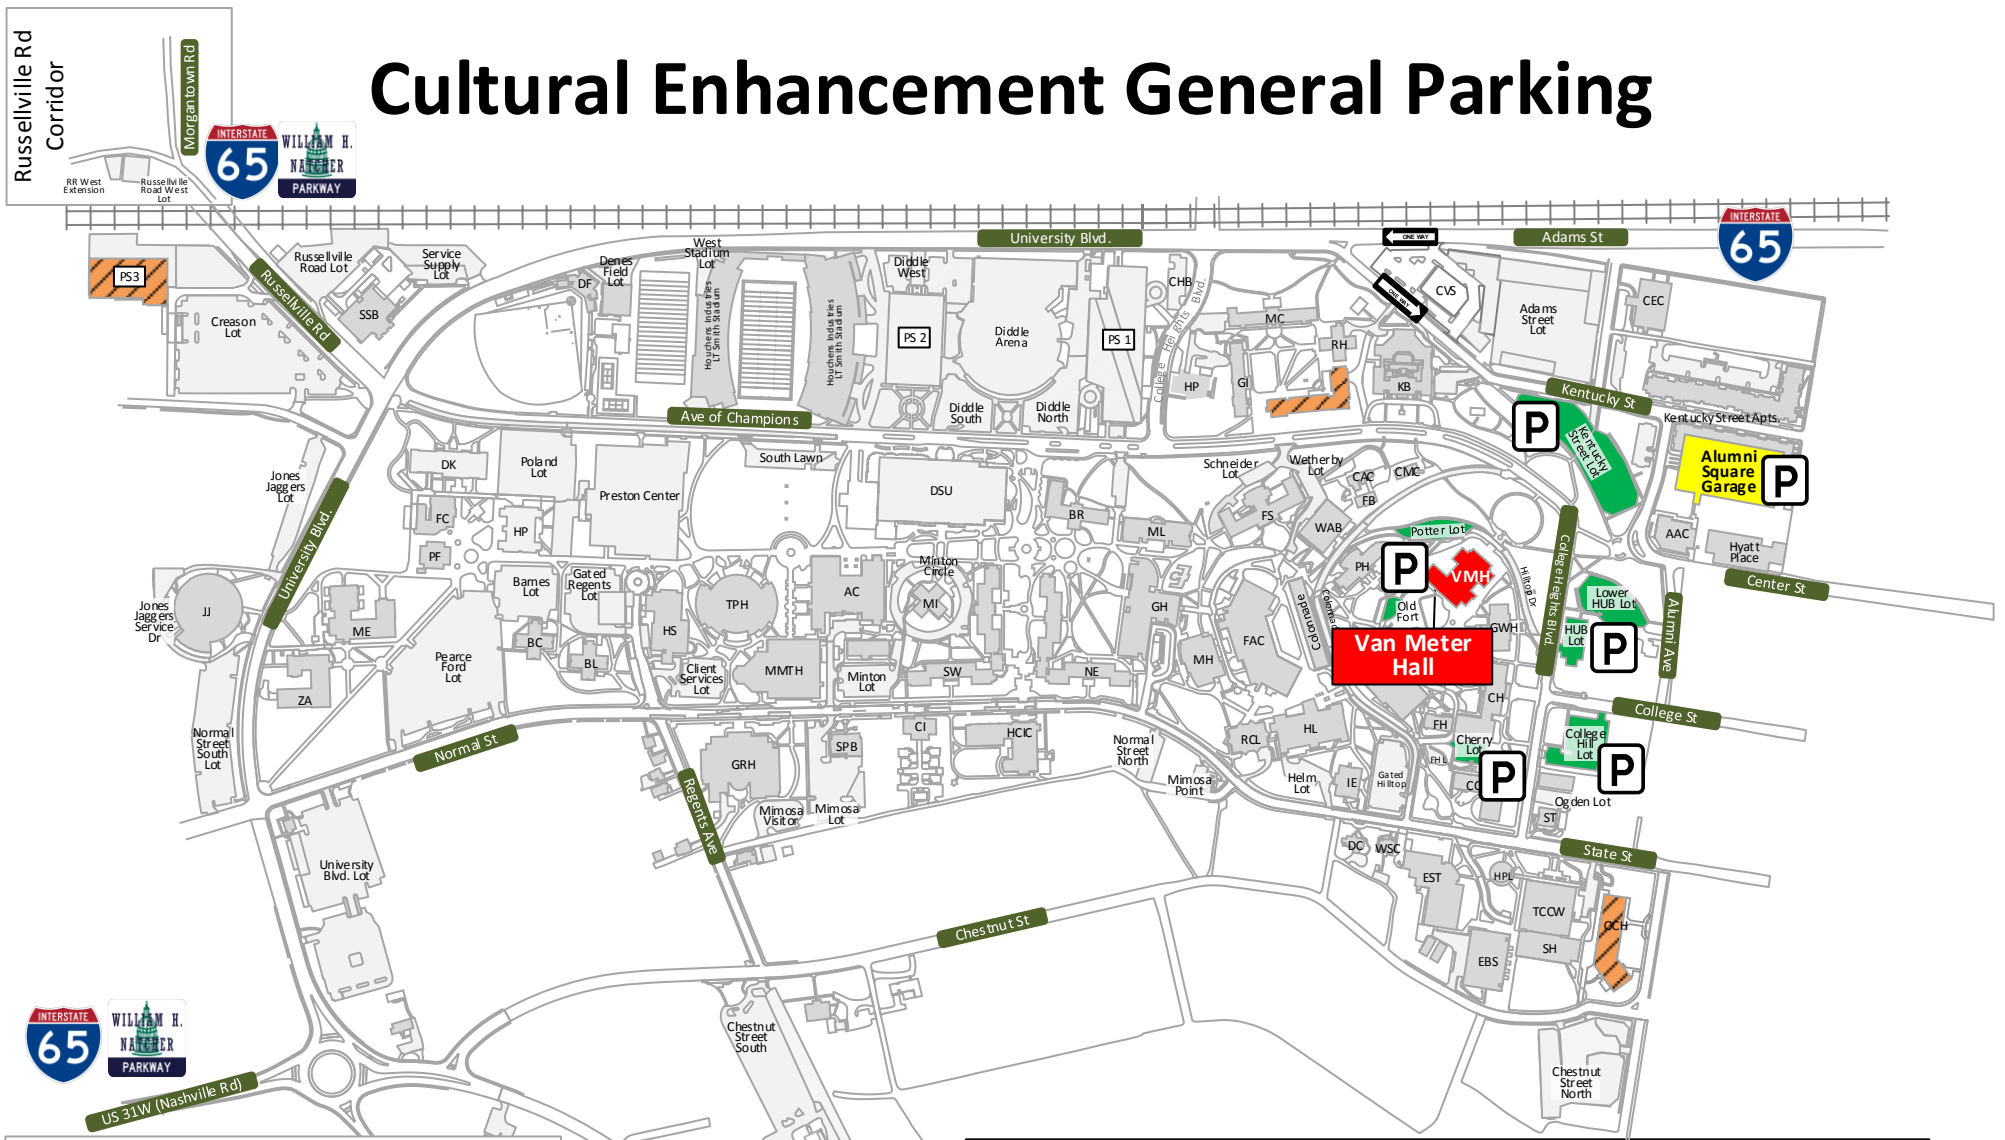

Cultural Enhancement General Parking

Note: Map has colored details.
Please Print in Color.

Legend

- Free Parking 4:30 PM to 7:30 AM Monday - Friday; All day Saturday; Sunday until 4:30 PM
- Paid Parking in Alumni Square Garage Monday - Friday 7:30 AM to 4:30 PM.
- Van Meter Hall - Location of Events
- No Parking: WKU Permit Required