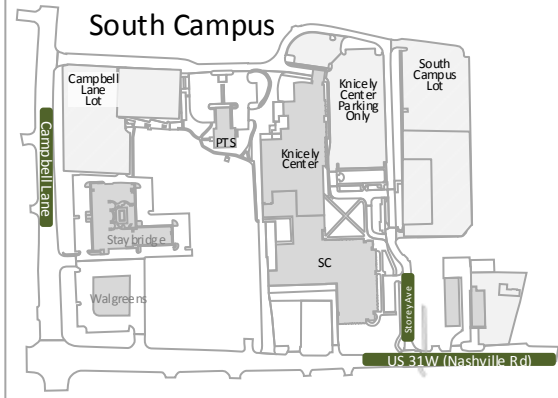

Cultural Enhancement General Parking

Note: Map has colored details.
Please Print in Color.

Legend

- Free Parking 4:30 PM to 7:30 AM Monday - Friday; All day Saturday; Sunday until 4:30 PM
- Paid Parking in Alumni Square Garage Monday - Friday 7:30 AM to 4:30 PM.
- Van Meter Hall - Location of Events
- No Parking: WKU Permit Required