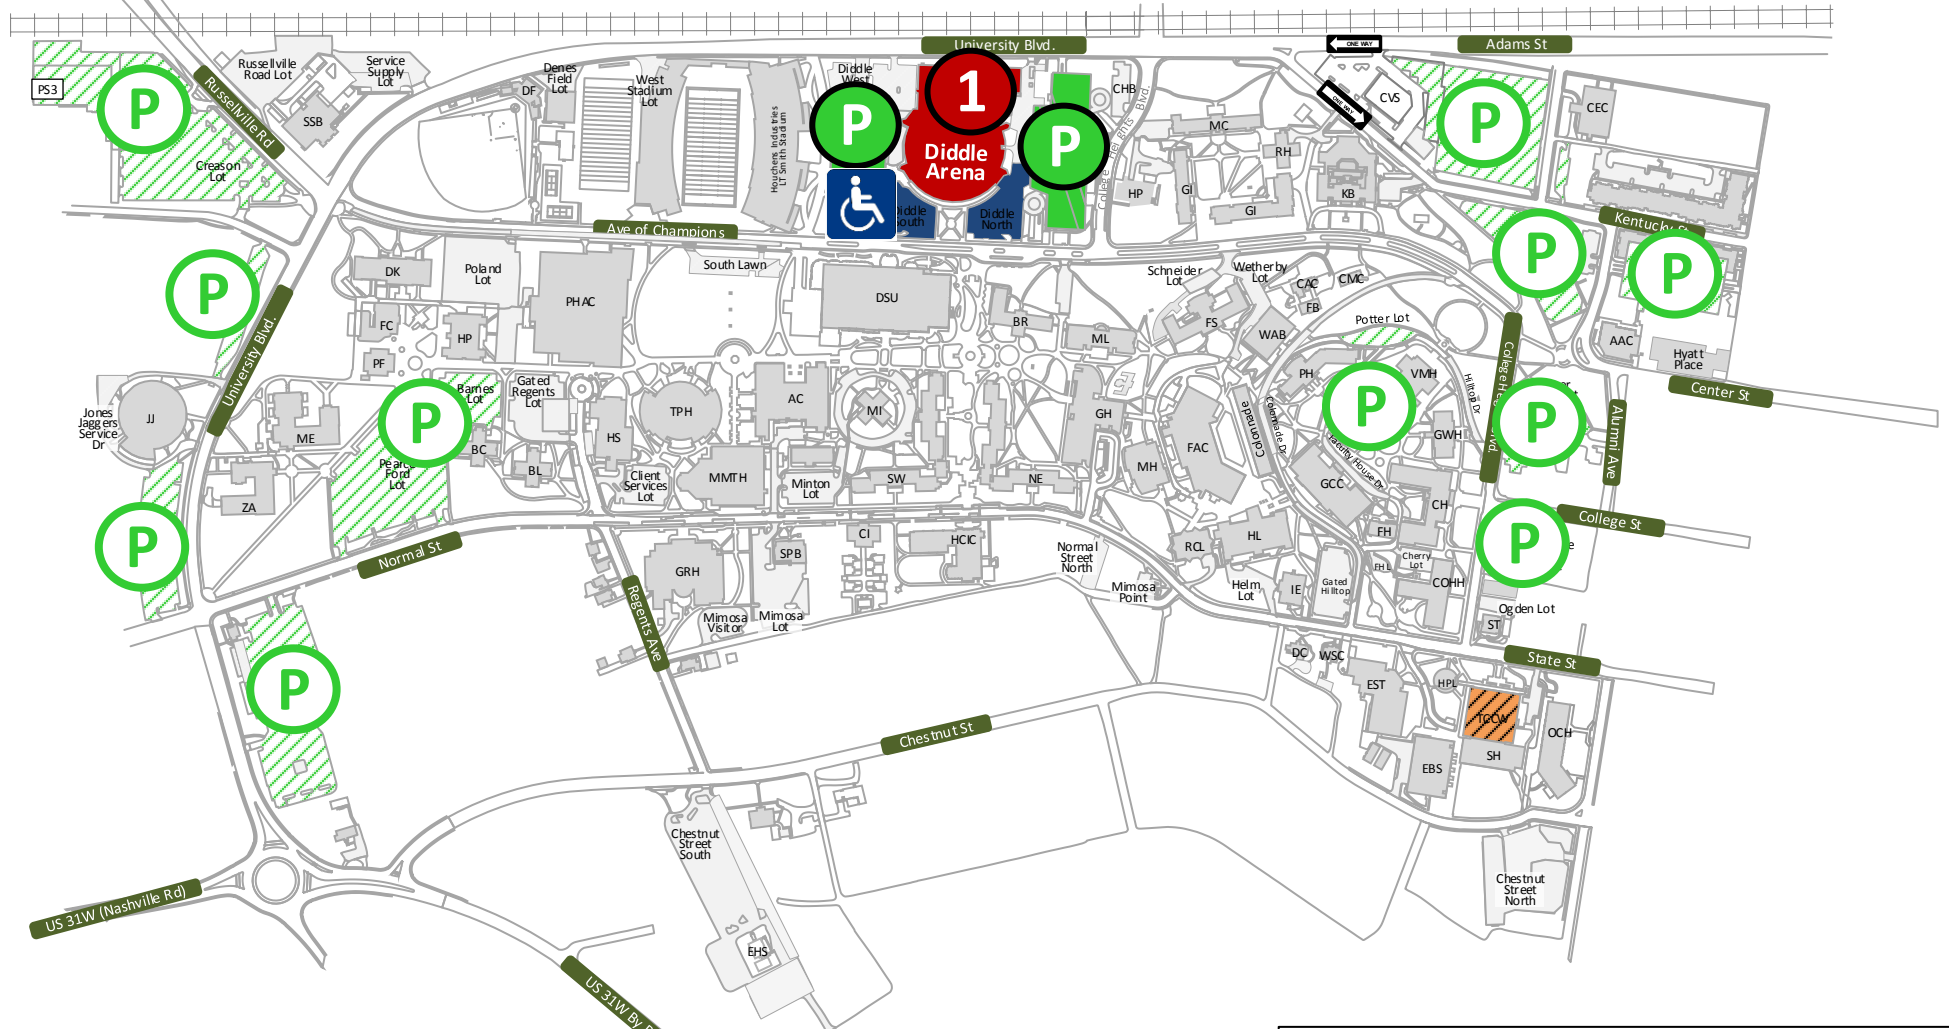

Recognition Ceremony Event Parking Map

Saturday, December 15, 2018

Event Parking or Shuttle Questions?
 Call Parking and Transportation Services at
 (270) 745-2361 during business hours or
 email transportation@wku.edu

Note: Map has colored details.
 Please Print in Color.

EVENT INFORMATION

-  Graduate Staging
Auxiliary Gym
-  Recognition Ceremonies
at Diddle Arena

PARKING & TRANSPORTATION INFORMATION

-  Open Parking
-  Disability Parking:
Diddle North, Diddle South and PS2
-  Overflow Parking;
No Shuttle Service