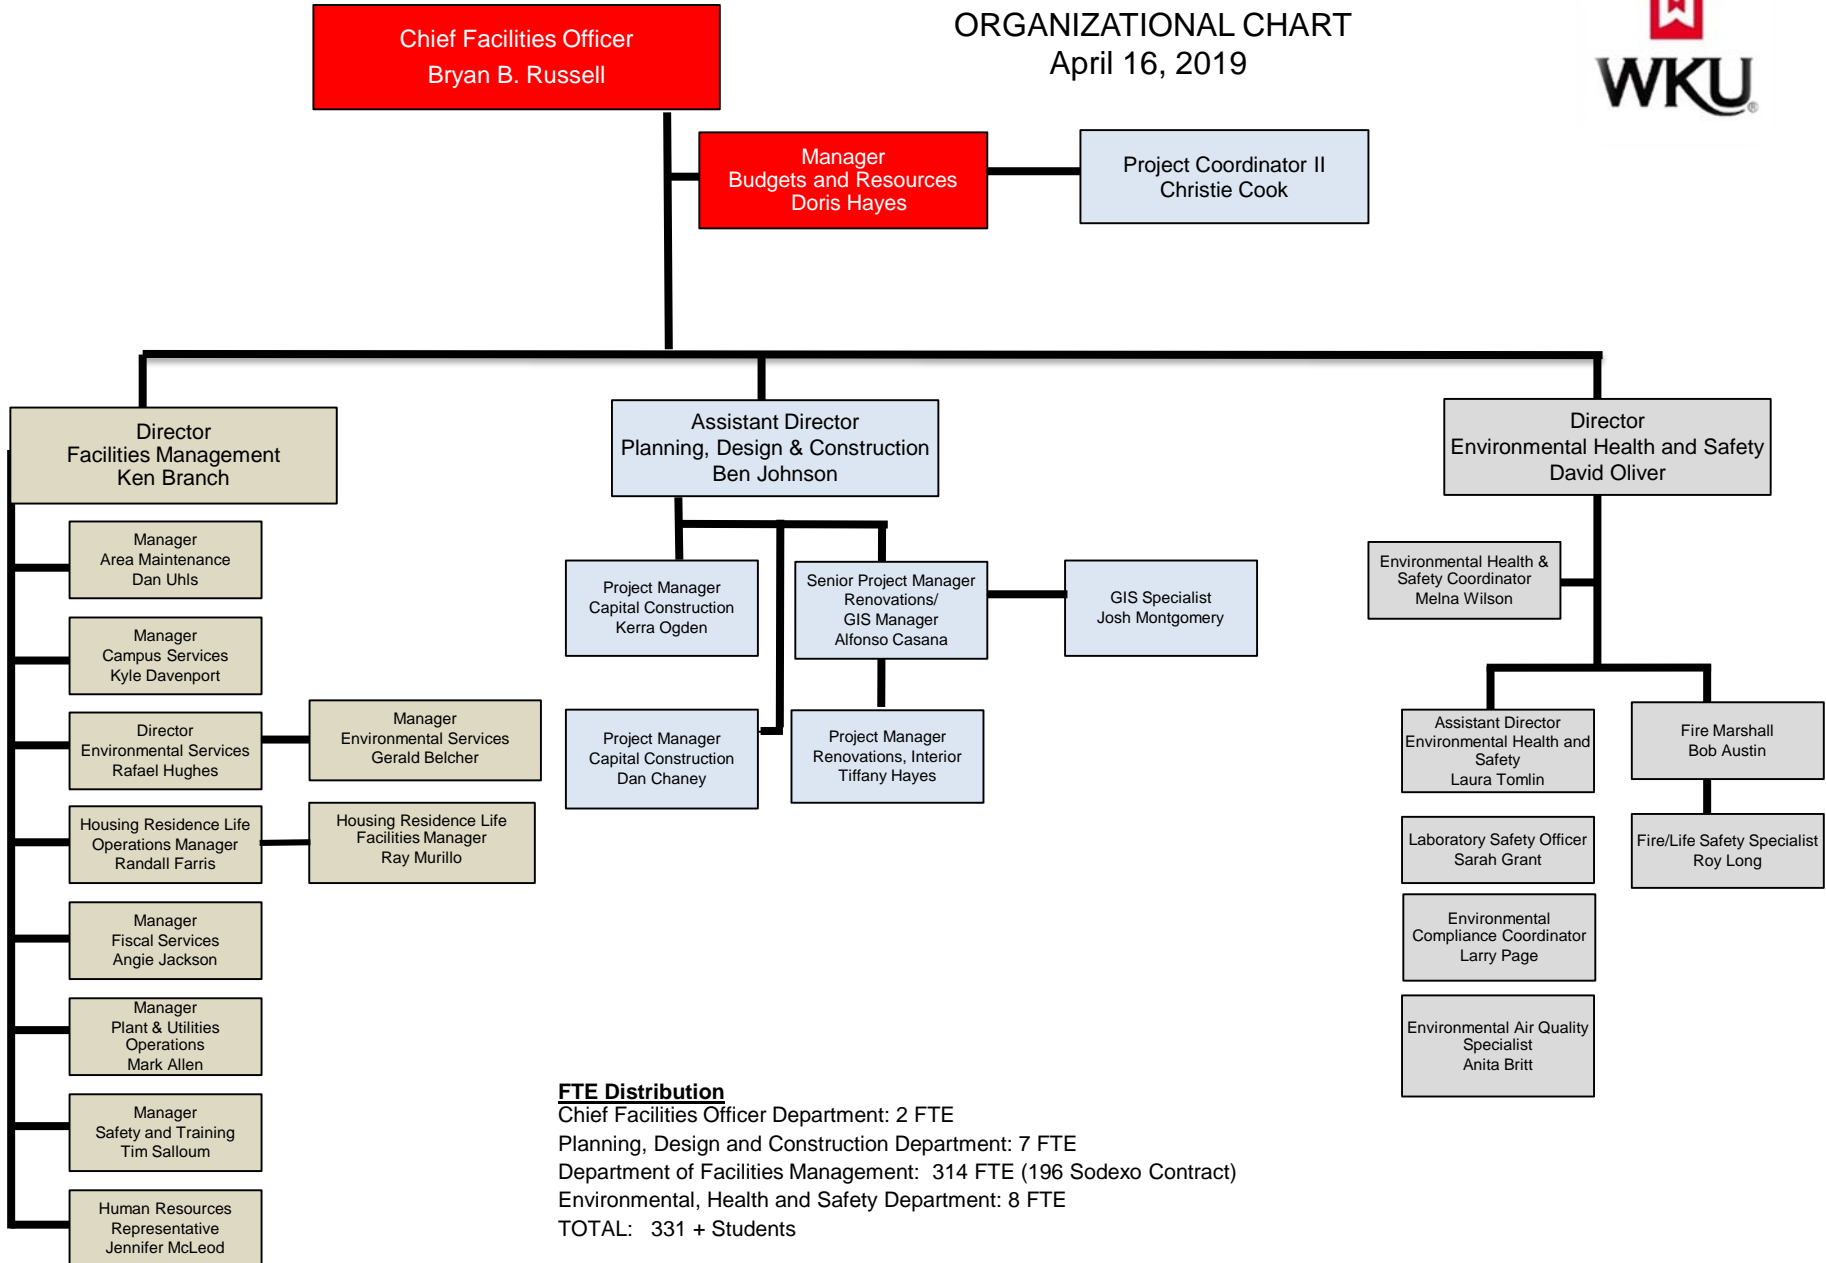

CHIEF FACILITIES OFFICER DIVISION  
 ORGANIZATIONAL CHART  
 April 16, 2019

**FTE Distribution**  
 Chief Facilities Officer Department: 2 FTE  
 Planning, Design and Construction Department: 7 FTE  
 Department of Facilities Management: 314 FTE (196 Sodexo Contract)  
 Environmental, Health and Safety Department: 8 FTE  
 TOTAL: 331 + Students